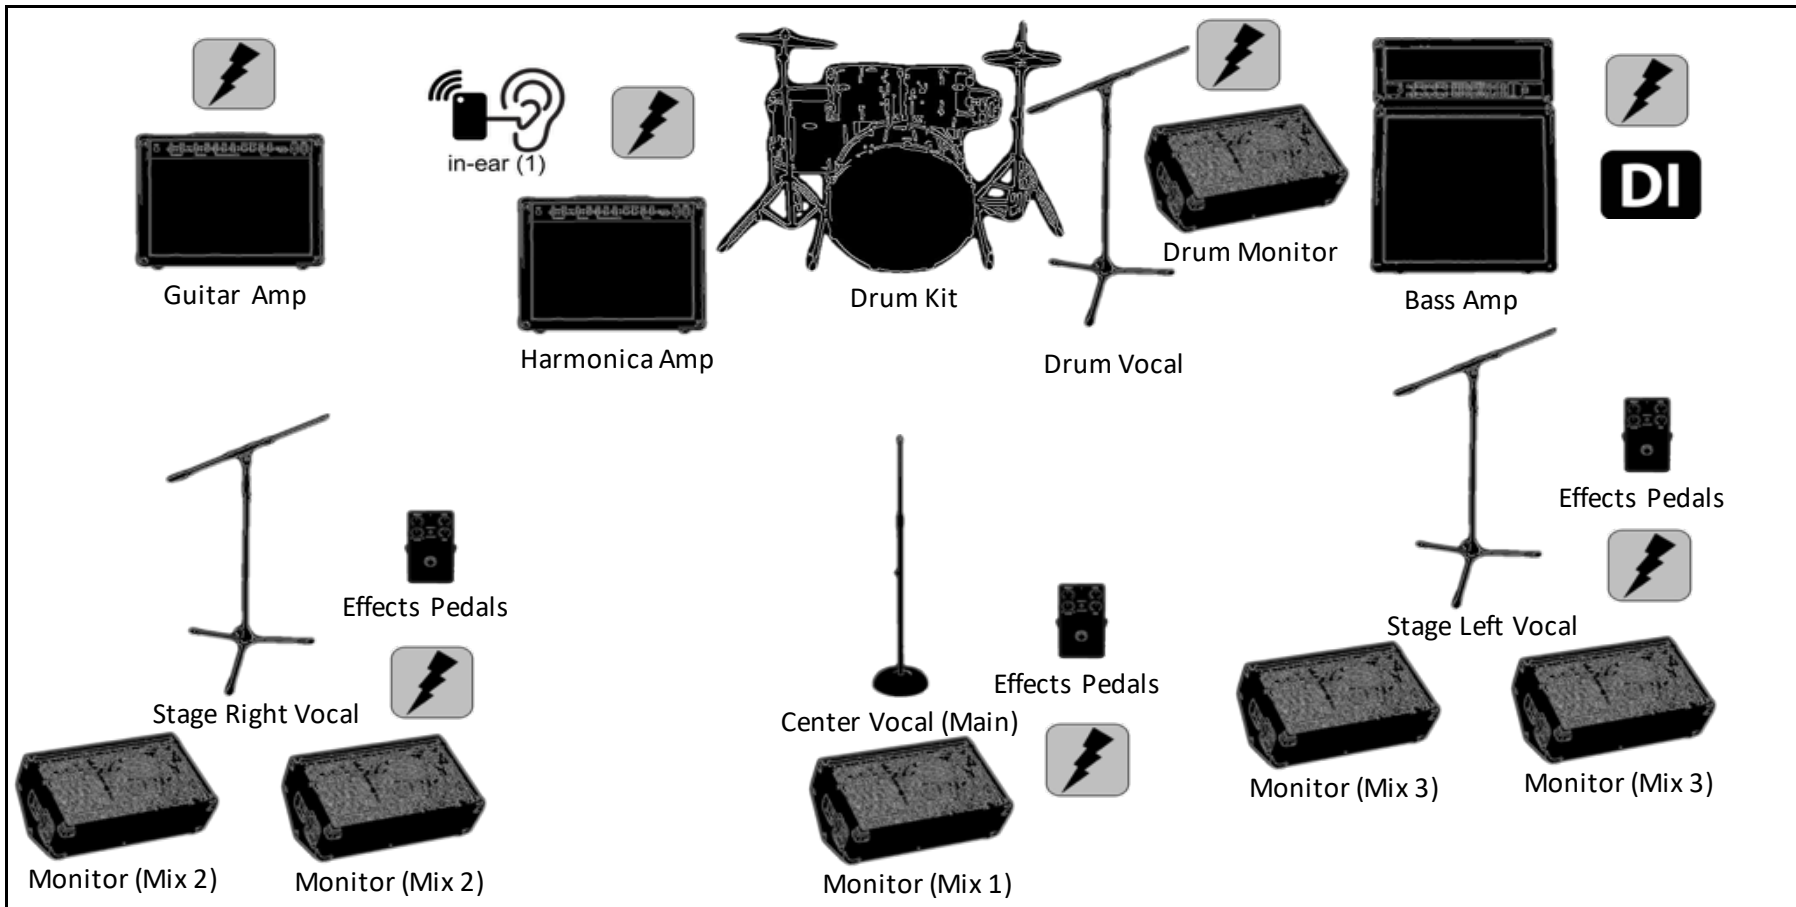

BRANDON SANTINI

Stage Plot

BRANDON SANTINI

Inputs

1	Center Vocal (Main)	9	Kick Drum	17	Audience Mic (Front Stage Right)
2	Stage Right Vocal	10	Snare Drum	18	
3	Stage Left Vocal	11	Hi-Hat	19	
4	Drum Vocal	12	Rack Tom	20	
5	Harmonica Amp	13	Floor Tom	21	
6	Guitar Amp	14	Overhead L	22	
7	Bass Amp Mic	15	Overhead R	23	
8	Bass Amp DI	16	Audience Mic (Front Stage Left)	24	

Notes: BRANDON - LEAD VOCALS, HARMONICA | TIMO - GUITAR, VOCALS | JEFF - BASS, VOCALS | RON - DRUMS, VOCALS